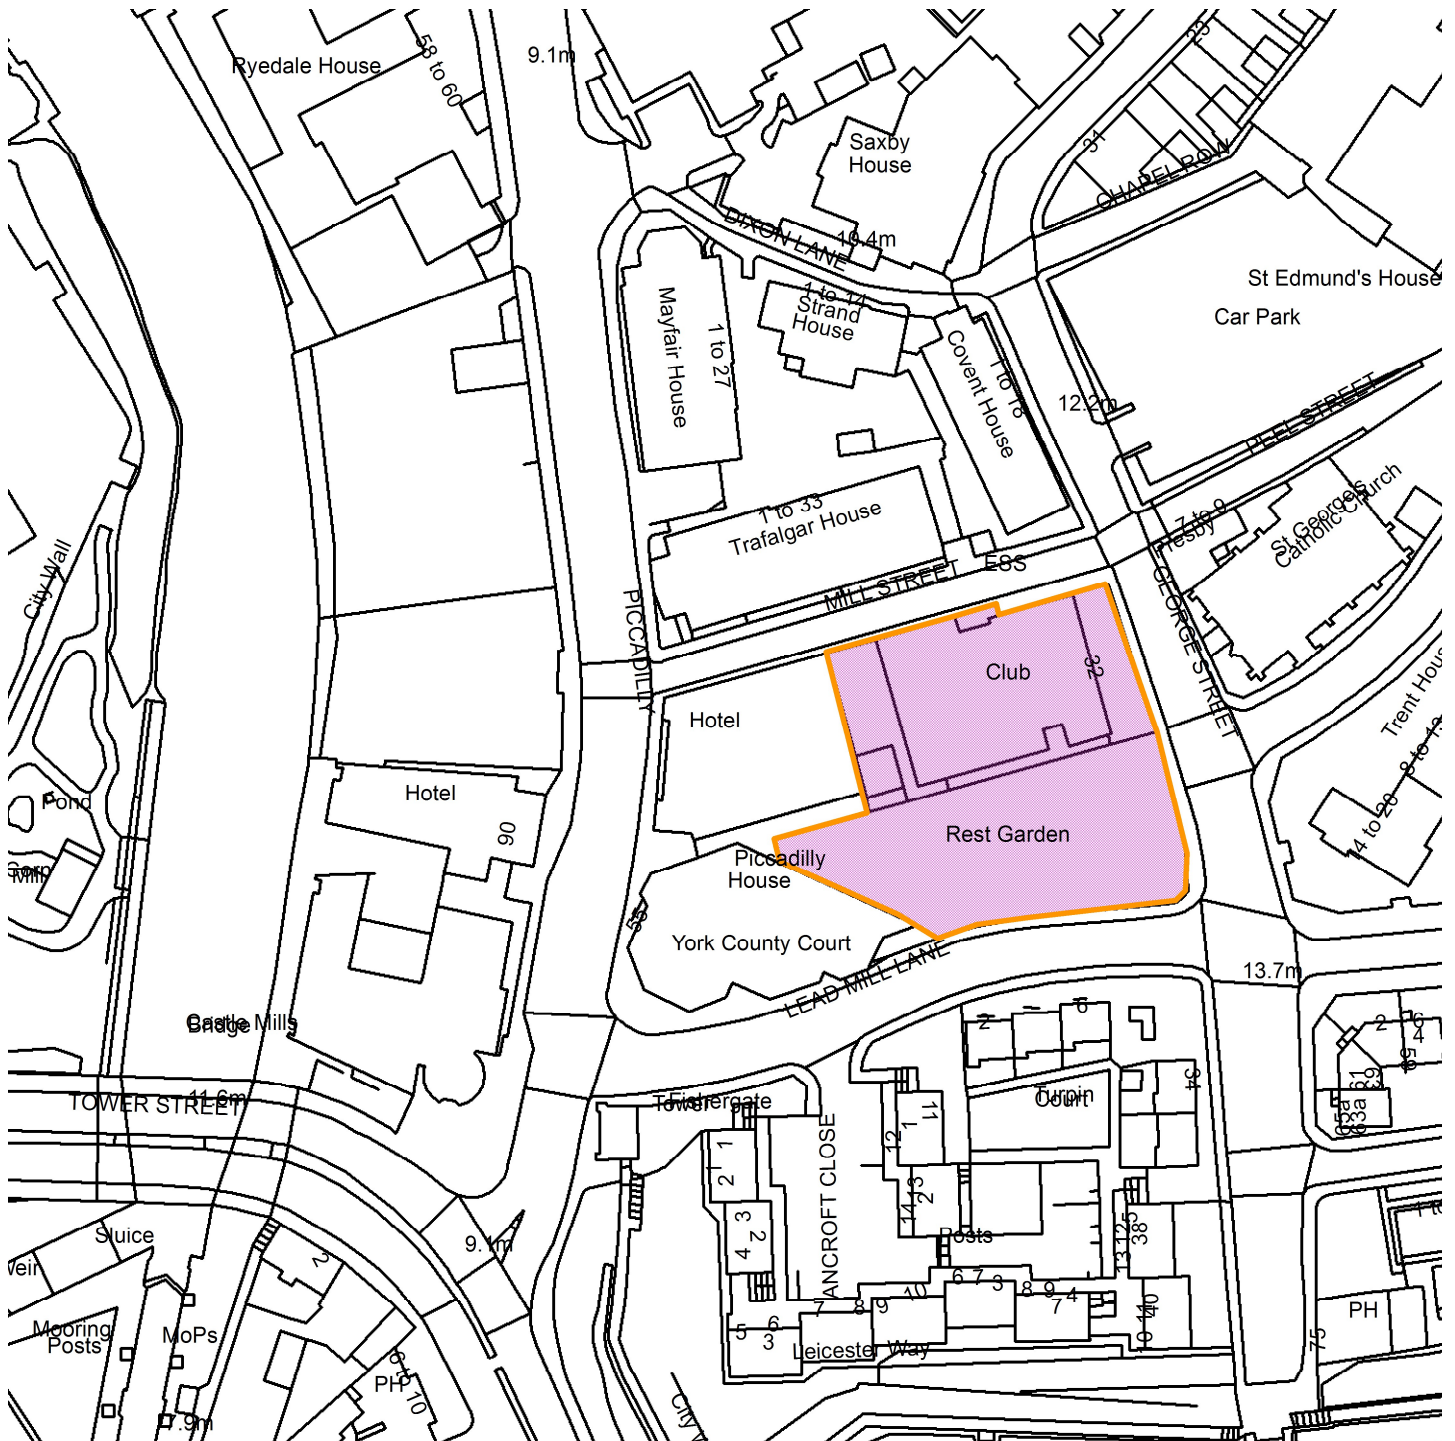

1 Mill Street, York YO1 9PY

21/01045/FULM

Scale : 1:1201

Reproduced from the Ordnance Survey map with the permission of the Controller of Her Majesty's Stationery Office © Crown Copyright 2000.

Unauthorised reproduction infringes Crown Copyright and may lead to prosecution or civil proceedings.

Organisation	City of York Council
Department	Directorate of Place
Comments	Site Location Plan
Date	02 January 2024
SLA Number	Not Set